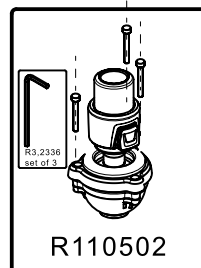

Manfrotto
Imagine More

ART. MVMXPROA5

For serial number
from A5236857

ART. MVMXPROA5US

For serial number
from A5221041

Tool (TORX T25) included in:
- Spare part R103926
- Spare part R103927
- Spare part R103928
- Spare part R1108811

R002,36

R108868

R1088122L3
for MVMXPROA5
R1088122L4
for MVMXPROA5US

R1088125B

R1088127B

BOX set of 6
RI110591,01 for MVMXPROA5
RI110591,02 for MVMXPROA5US