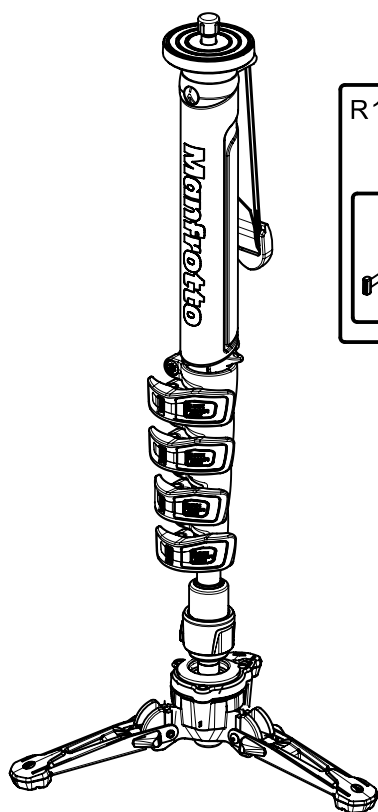

BOX set of 6
RI110591,01 for MVMXPROA5
RI110591,02 for MVMXPROA5US