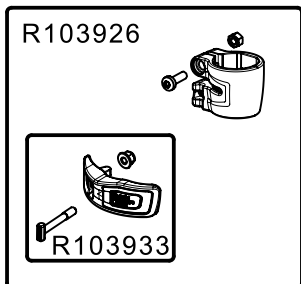

Manfrotto
Imagine More

ART. MVMXPROA5

For serial number
from A5236857

ART. MVMXPROA5US

For serial number
from A5221041

Tool (TORX T25) included in:
- Spare part R103926
- Spare part R103927
- Spare part R103928
- Spare part R1108811

R002,36

R108868