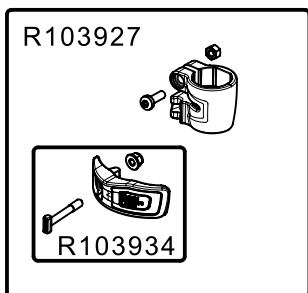

R1088122L3
for MVMXPROA5
R1088122L4
for MVMXPROA5US

R1088125B