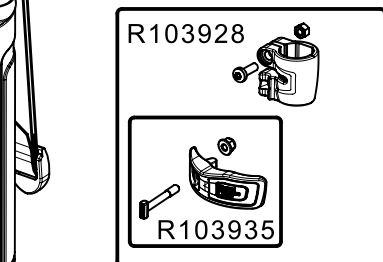

R1088122L3
for MVMXPROA5
R1088122L4
for MVMXPROA5US

R1088125B