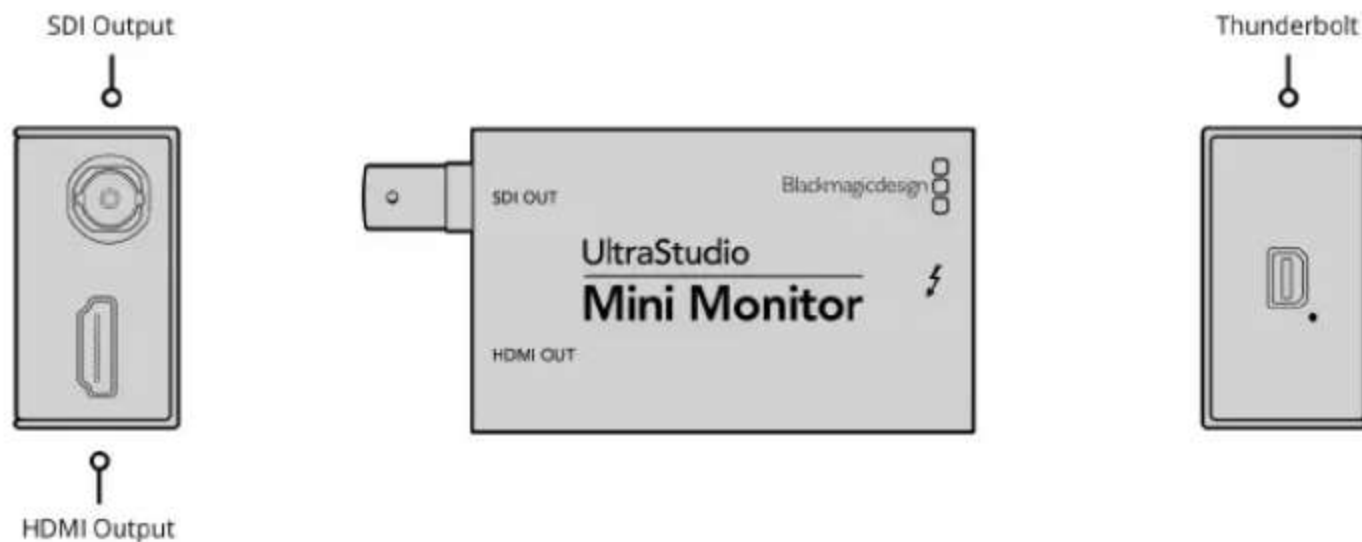

Supported Codecs

AVC-Intra, AVCHD, Canon XF MPEG2, Digital SLR, DV-NTSC, DV-PAL, DVCPRO50, DVCPROHD, DPX, HDV, XDCAM EX, XDCAM HD, XDCAM HD422, DNxHR & DNxHD, Apple ProRes 4444, Apple ProRes 422 HQ, Apple ProRes 422, Apple ProRes LT, Apple ProRes 422 Proxy, Uncompressed 8-bit 4:2:2, Uncompressed 10-bit 4:2:2.