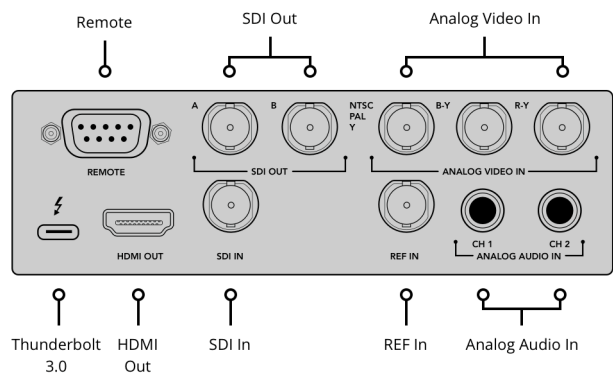

### Timecode Connection

None. RP-188 only.

### Reference Input

Tri-Sync or Black Burst.

Mini Switches and USB

---